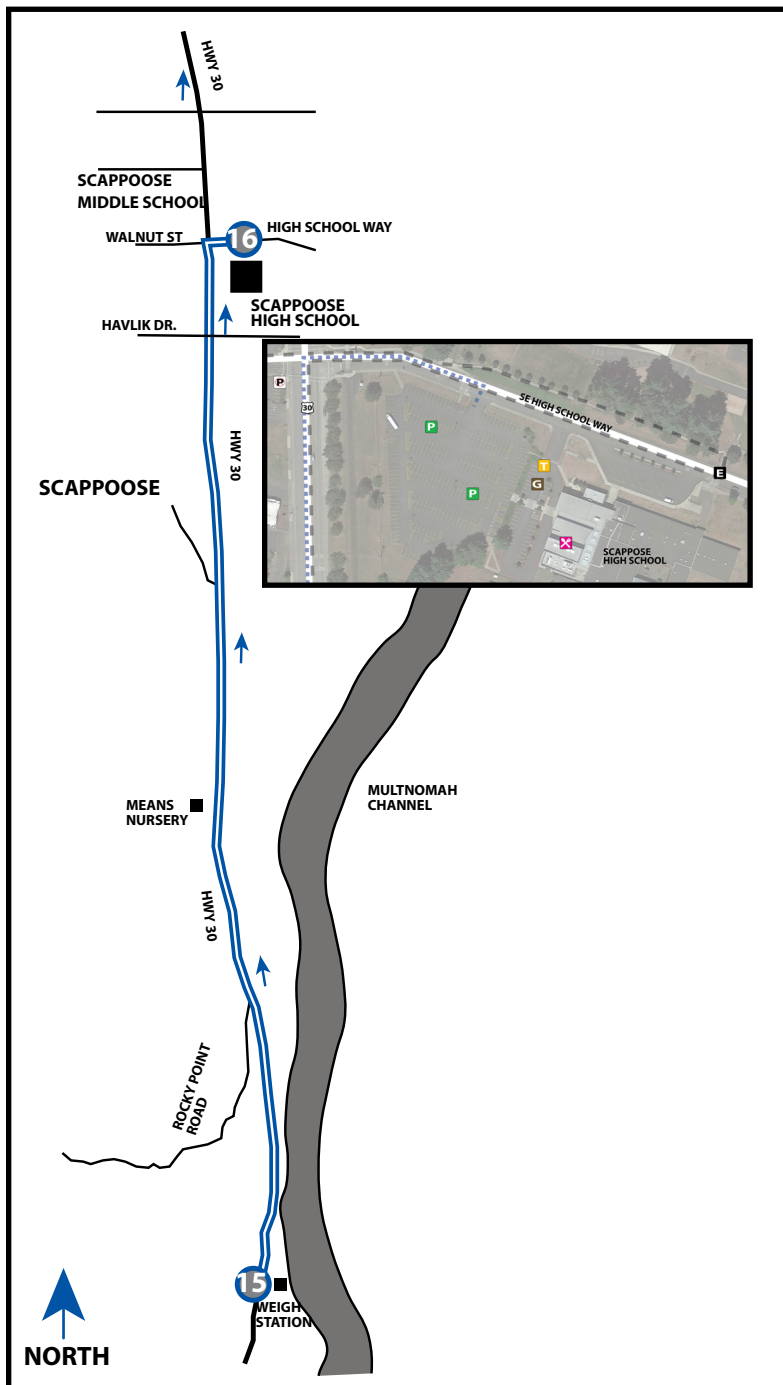

EXCHANGE NOTES

Parking: At Scappoose High School parking lot on right.

Provisions: Restaurants and Course Fundraiser

Fuel: Yes